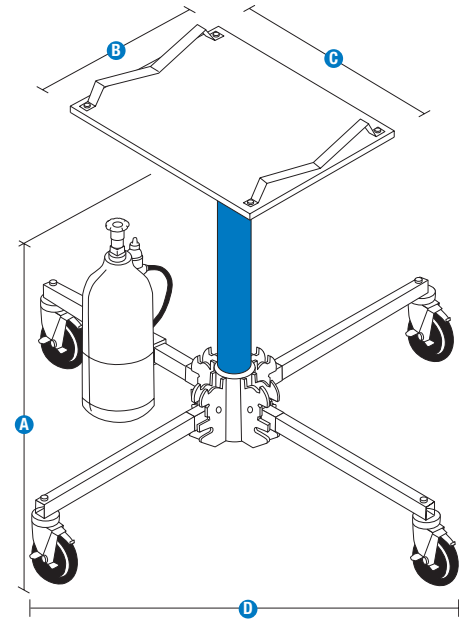

## Specifications

Models	GH-3.8		GH-5.6	
Measurements	US	METRIC	US	METRIC
<b>A</b> Height - stowed	3 ft 5 in	1.04 m	4 ft 6 in	1.37 m
Height - lifting height	12 ft 5.6 in	3.80 m	18 ft 4.5 in	5.60 m
<b>B</b> Standard base Length - platform	1 ft 4 in	0.48 m	1 ft 4 in	0.48 m
<b>C</b> Standard base Width - platform	2 ft	0.61 m	2 ft	0.61 m
<b>D</b> Width - base (corner to corner)	4 ft 5 in	1.35 m	4 ft 5 in	1.35 m
<b>Productivity</b>				
Load capacity	350 lb	158 kg		
Load capacity at 12 ft 5.6 in (3.8 m)			350 lb	158 kg
Load capacity at 18 ft 4.5 in (5.6 m)			150 lb	68 kg
Storage/transport dimensions	14×20× 43 in	0.36×0.51× 1.09 m	14×20× 56 in	0.36×0.51× 1.42 m
<b>Power</b>				
Recommended PSI	85 psi	5.86 bar	85 psi	5.86 bar
<b>Weight and Floor Loading</b>				
Weight	64 lb	29 kg	69 lb	31 kg