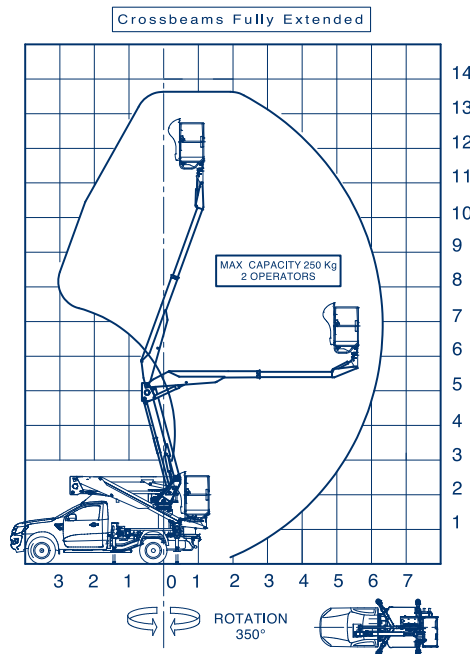

Snake 147

OIL & STEEL

AERIAL PLATFORMS

at maximum
nominal capacity

www.oilsteel.com

PM Oil&Steel SpA is a Manitex International Company

GENERAL DESCRIPTION

Snake 147

WORKING HEIGHT (m)	13,8
BASKET FLOOR HEIGHT (m)	11,8
MAXIMUM WORKING OUTREACH (m)	6,3
BASKET CAPACITY (kg)	250
TURRET ROTATION (°)	350
BASKET SIZE (m)	1,4 x 0,7 x 1,1
OUTRIGGERS	H Type
HEIGHT (mm)	2600
WIDTH (mm)	1900
LENGTH (mm)	5650
MINIMUM GVW (kg)	3200

Work Area Snake 147 on Ford Ranger

NON ROTATING ALUMINUM BASKET